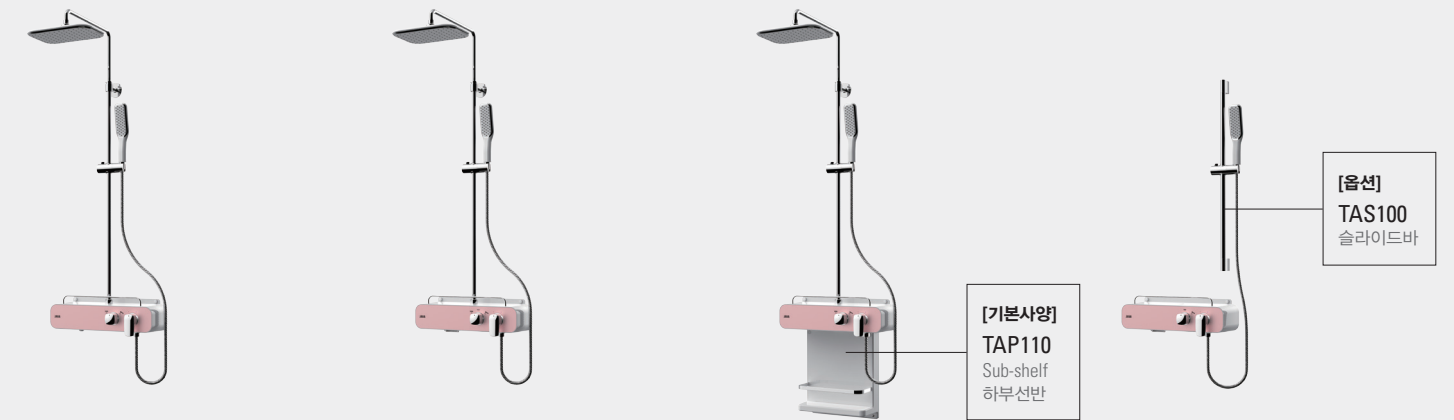

Shower

TBP520G
Storage Shower 선반샤워기

TBP521G
Storage Shower with Waterfall 선반샤워기(폭포수전)

TBP522G
Storage Shower with Sub-shelf 선반샤워기(하부선반)

TBP500G
Storage Shower for Hand Shower Head 선반샤워기(핸드샤워헤드)

TBP520P
Storage Shower 선반샤워기