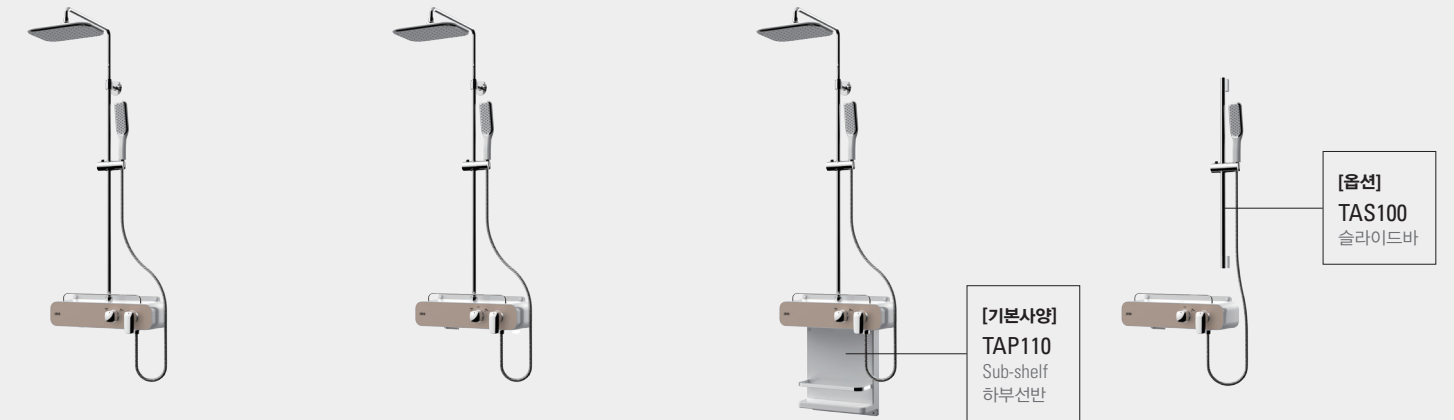

TBP722
Storage Shower with Sub-shelf 선반샤워기(하부선반)

TBP520
Storage Shower 선반샤워기

TBP521
Storage Shower with Waterfall 선반샤워기(폭포수전)

TBP522
Storage Shower with Sub-shelf 선반샤워기(하부선반)

TBP500
Storage Shower for Hand Shower Head 선반샤워기(핸드샤워헤드)

Shower

TBP520G
Storage Shower 선반샤워기

TBP521G
Storage Shower with Waterfall 선반샤워기(폭포수전)

TBP522G
Storage Shower with Sub-shelf 선반샤워기(하부선반)

TBP500G
Storage Shower for Hand Shower Head 선반샤워기(핸드샤워헤드)

TBP520P
Storage Shower 선반샤워기