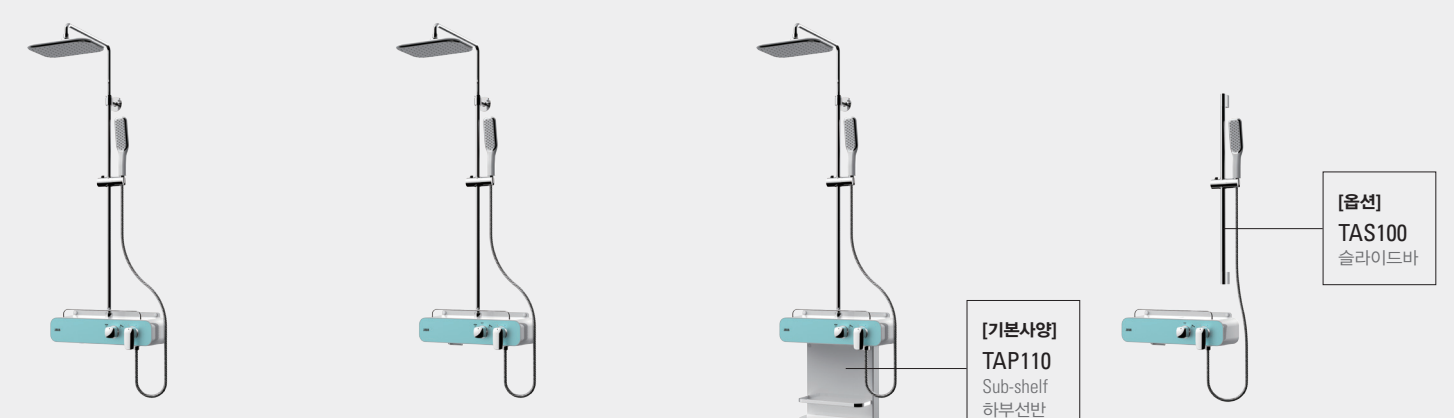

TBP722
Storage Shower with Sub-shelf 선반샤워기(하부선반)

TBP520
Storage Shower 선반샤워기

TBP521
Storage Shower with Waterfall 선반샤워기(폭포수전)

TBP522
Storage Shower with Sub-shelf 선반샤워기(하부선반)

TBP500
Storage Shower for Hand Shower Head 선반샤워기(핸드샤워헤드)

Shower

TBP520G
Storage Shower 선반샤워기

TBP521G
Storage Shower with Waterfall 선반샤워기(폭포수전)

TBP522G
Storage Shower with Sub-shelf 선반샤워기(하부선반)

TBP500G
Storage Shower for Hand Shower Head 선반샤워기(핸드샤워헤드)

TBP520P
Storage Shower 선반샤워기

TBP521P
Storage Shower with Waterfall 선반샤워기(폭포수전)

TBP522P
Storage Shower with Sub-shelf 선반샤워기(하부선반)

TBP500P
Storage Shower for Hand Shower Head 선반샤워기(핸드샤워헤드)

TBP520B
Storage Shower 선반샤워기

TBP521B
Storage Shower with Waterfall 선반샤워기(폭포수전)